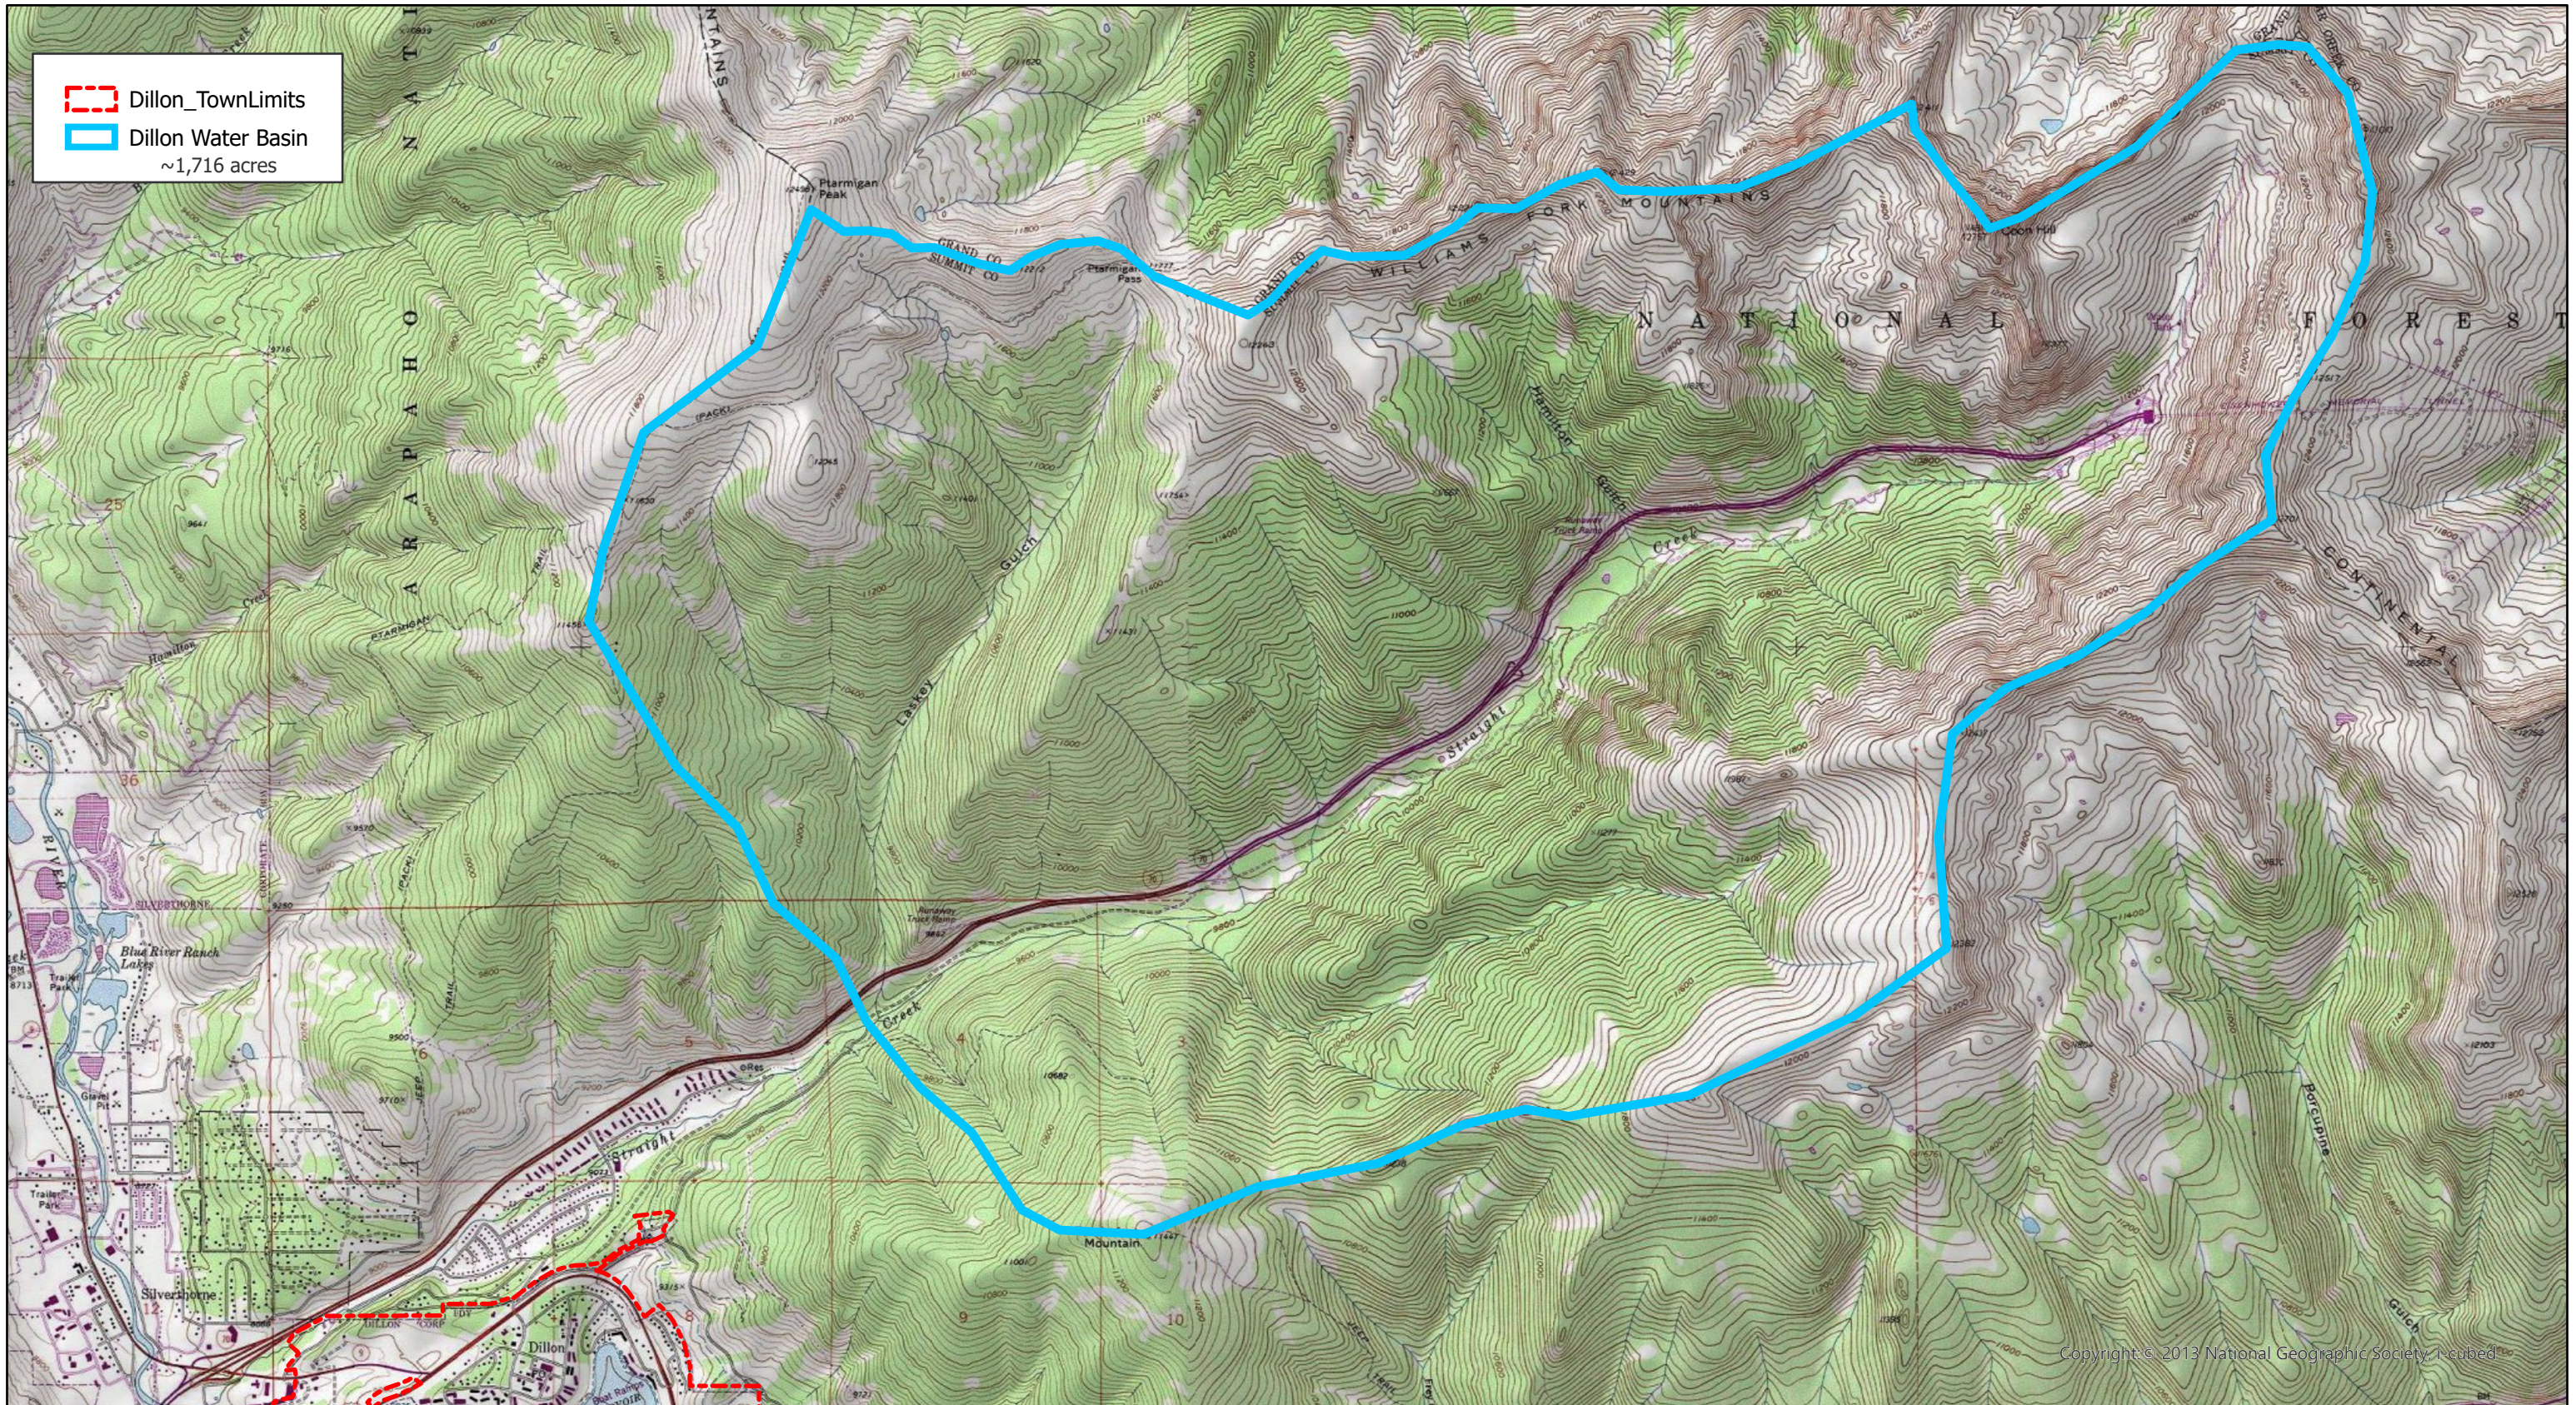

Dillon Water Source Water Basin

Scale: 1:48,000

Date:	02/08/2021
Creator:	N. West