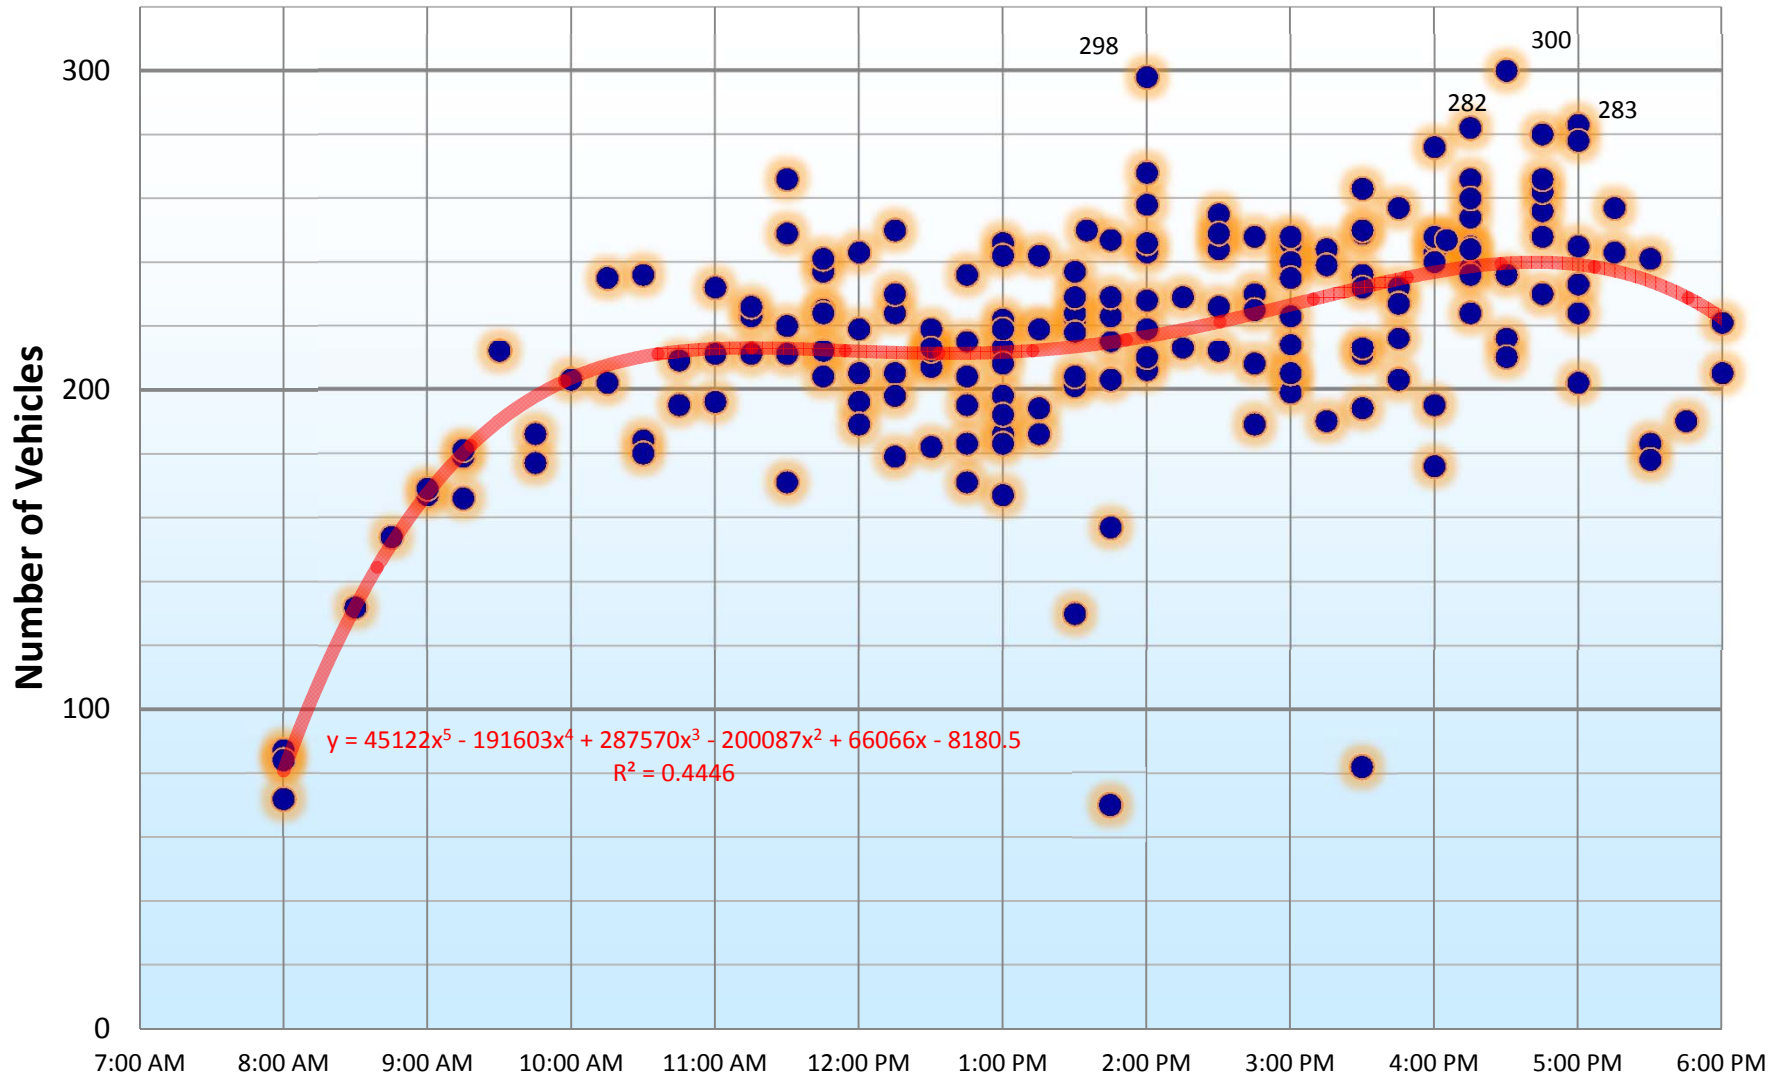

Overall Town Center Parking Lot Usage

DATA from Feb. 2, 2014 - Feb. 5, 2015

Time of the Day

PARKING SPACES AVAILABLE=518

(Does Not Include CMC private parking)